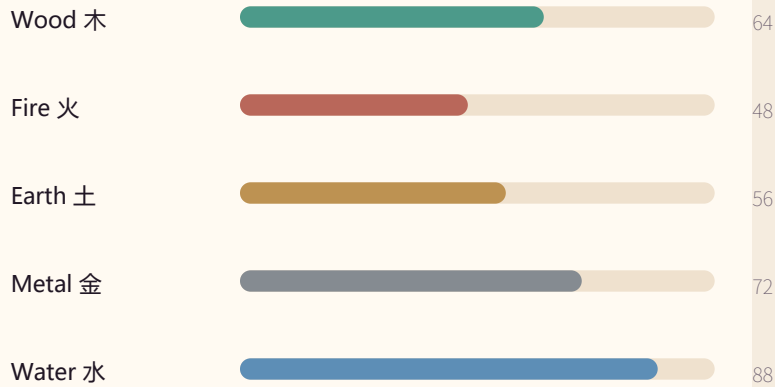

Delivery value

chart structure

life-field interpretation

12-month plan

八字命盘 | Four Pillars

The structural foundation of the report

Chart Table

Pillar	Stem	Branch	Element	Interpretive note
Year	甲 Jia	戌 Xu	Wood / Earth	
Month	丙 Bing	寅 Yin	Fire / Wood	
Day	壬 Ren	申 Shen	Water / Metal	
Hour	庚 Geng	子 Zi	Metal / Water	

How to Read This Page

The table is not a fortune-telling shortcut. It is the structural input for the rest of the report: temperament, pressure sources, work rhythm, money habits, and annual timing.

五行能量 | Five Elements Dashboard

Balance, behavior, and practical compensations

Element Strength

Dominant Signal

Water and Metal are the strongest visible signals in this fictional sample.

Interpretive Summary

The energy profile is treated as a planning metaphor. Strong Water may support insight and timing. Strong Metal may support standards and precision. Weaker Fire suggests that visibility and direct self-promotion should be made deliberate rather than left to mood.