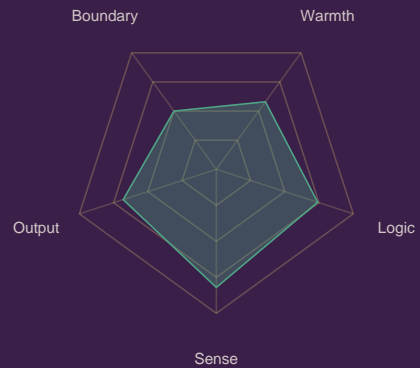

Personality Overview

性格 core term system

Personality | consulting-style interpretation with Eastern metaphysics

Core Reading

This client is not simply extroverted or introverted. The pattern is closer to being outwardly capable and inwardly deep: composed in public, thoughtful in private, and often more sensitive to risk than others realize.

Key Implications | ■■■■

- **Self-knowledge** Name the pattern before trying to change it.
- **Behavior** Choose one practical adjustment at a time.
- **Reality check** Use real feedback to refine the reading.

Visual Evidence

Consulting Translation

Convert symbolic reading into one concrete next step: clarify the pattern, choose one practical behavior to adjust, set a boundary, and review progress weekly.

self-knowledge

planning

action